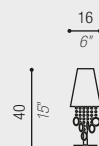

134/LP/12L + 6L

134/LP/10L
134/LP/12L

134/LP/6L
134/LP/8L

134/SP(50 UP)/4L

134/SP(16 DOWN)/1L X 5

134/SP(16 UP)/1L

134/SP(16 DOWN)/1L

134/AP/1L

134/AP/2L

134/AP/3L

134/LTE (UP)/4L

134/LTA/G/1L

134/LTA/P/1L

versioni disponibili

legenda a pag. 175

15 W E27 LED
5 W E14 LED
8 W E26 LED
5 W E12 LED