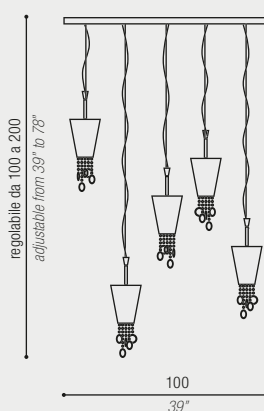

134/LP/12L + 6L

134/LP/10L
134/LP/12L

134/LP/6L
134/LP/8L

134/SP(50 UP)/4L

134/SP(16 DOWN)/1L X 5

134/SP(16 UP)/1L

134/SP(16 DOWN)/1L

134/AP/1L

134/AP/2L

134/AP/3L

134/LTE (UP)/4L

134/LTA/G/1L

134/LTA/P/1L

versioni disponibili

legenda a pag. 175

15 W E27 LED
5 W E14 LED
8 W E26 LED
5 W E12 LED