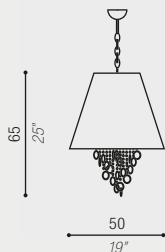

134/LP/12L + 6L

134/LP/10L
134/LP/12L

134/LP/6L
134/LP/8L

134/SP(50 UP)/4L

134/SP(16 DOWN)/1L X 5

134/SP(16 UP)/1L

134/SP(16 DOWN)/1L

134/AP/1L

134/AP/2L

134/AP/3L

134/LTE (UP)/4L

134/LTA/G/1L

134/LTA/P/1L

versioni disponibili

legenda a pag. 175

15 W E27 LED
5 W E14 LED
8 W E26 LED
5 W E12 LED